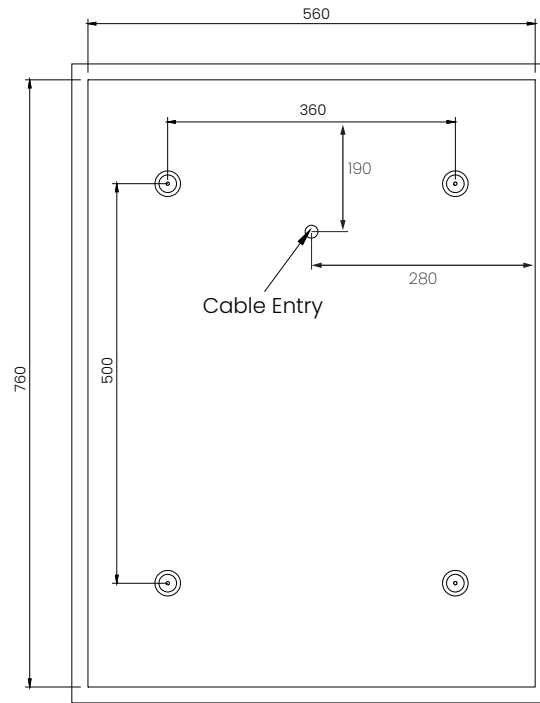

PEBBLE GREY

Maya LED Mirror : 600 x 800mm

201.30.05

Front View

Left Side View

Top View

Back View

Right Side View

Motion Sensor

Bottom View