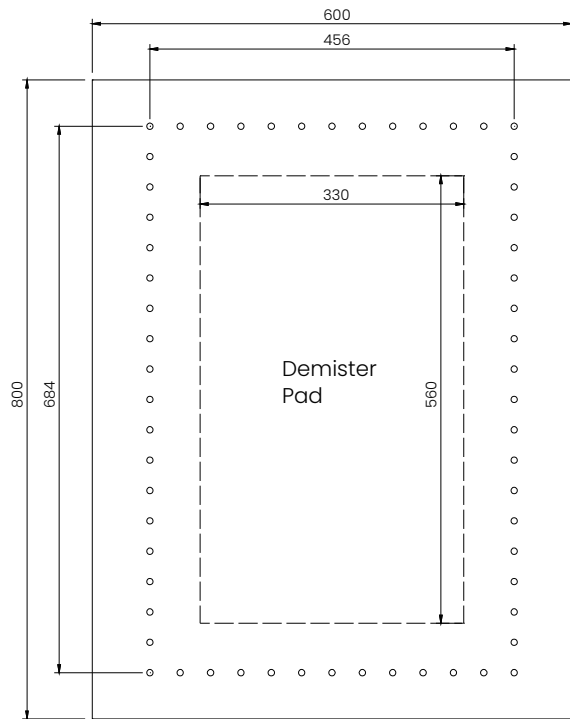

PEBBLE GREY

Maya LED Mirror : 600 x 800mm

201.30.05

Front View

Left Side View

Top View

Back View

Right Side View

Motion Sensor

Bottom View