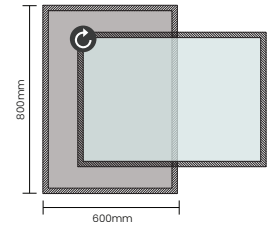

PEBBLE GREY

Maya LED Mirror : 600 x 800mm

201.30.05

Front View

Left Side View

Top View

Back View

Right Side View

Motion Sensor

Bottom View