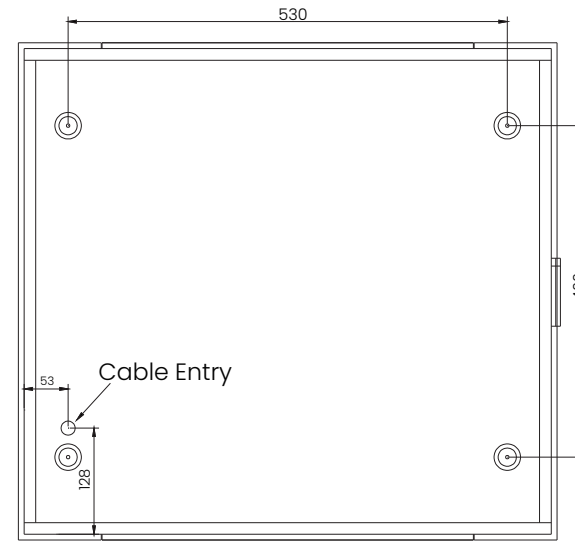

PEBBLE GREY

Rowan LED Mirror : 650 x 600mm

101.52.02

Front View

Left Side View

Bottom View

Back View

Right Side View

Top View