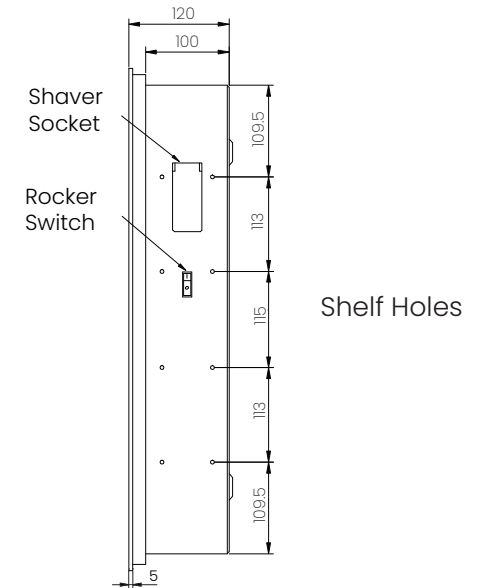

PEBBLE GREY

Rowan LED Mirror : 650 x 600mm

101.52.02

Front View

Left Side View

Bottom View

Back View

Right Side View

Top View