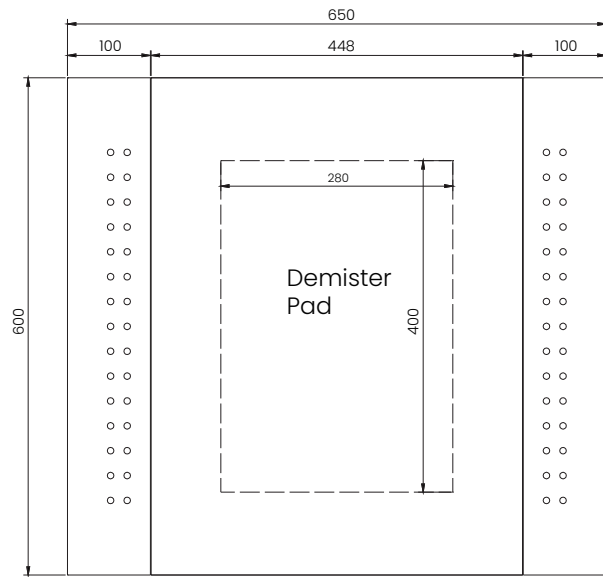

PEBBLE GREY

Rowan LED Mirror : 650 x 600mm

101.52.02

Front View

Left Side View

Bottom View

Back View

Right Side View

Top View