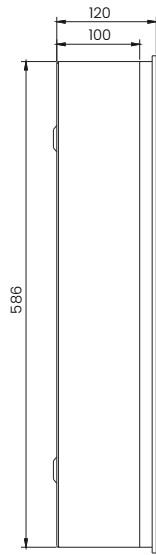

PEBBLE GREY

Rowan LED Mirror : 650 x 600mm

101.52.02

Front View

Left Side View

Bottom View

Back View

Right Side View

Top View